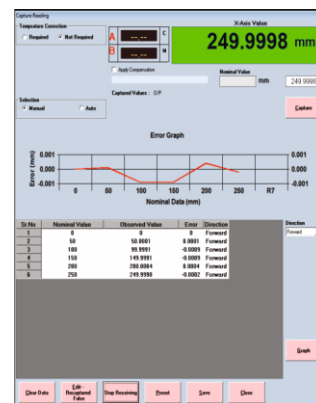

Sl No	Nominal Value	Observed Value	Error	Direction	Decision
0	0.0001	0.0001	0.0001	Forward	Pass
10	10.0012	10.0012	0.0002	Forward	Pass
20	20.0011	0.0011	0.0001	Forward	Pass
30	30.0011	0.0011	0.0001	Forward	Pass
40	40.0010	0.0010	0.0001	Forward	Pass
50	50.0011	0.0011	0.0001	Forward	Pass

Technical Specification

Range	0 to 1000mm
Resolution	0.001/0.005 mm(selectable)
Accuracy	± 0.015 mm./ meter
Microscope Magnification	20X*
Overall Dimension	approx. 1500 x 300 x 400mm
Display System	PC Based

*Different microscope magnification option available on request.